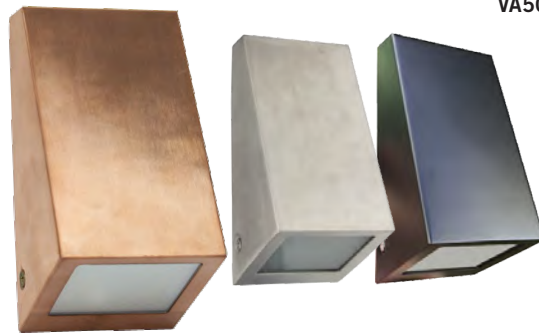

WAIANIWA

VA506

IP44 Surface mount
Colour/s: Raw copper, Black
Stainless 316
240V GU10 LED.
Size: 140H*70W*45D

Recommended lamp:
GUG-6W