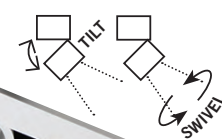

ADJUSTABLE

Tilt 22° swivel 355°

240V 18W (2x9W) 3K LED
triac dimmable
Output: 2346 lumen CRI80
Beam: 36 degrees
Size: 200*110*105H.
Cutout: 185*97
Classification: IC-F