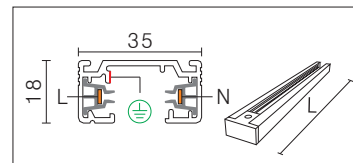

HT-1.0
HT-1.5
HT-2.0
HT-3.0