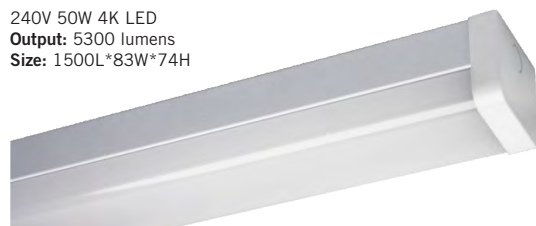

PANGURU

IP20 Steel & PC
Colour: White
Beam spread: 150 degrees
Rear entry power feed