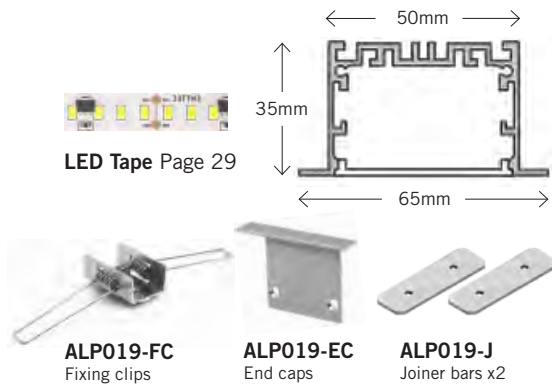

ALP019

Recessed aluminium channel with opal matt diffuser

Profile sizes: 2500L*65W*35D

Output: 25W 2100 lumen per meter with single strip

Recommended: FS-12V-25W or FS-24V-25W double array tape

Colour/s: White, Black, Anodized silver