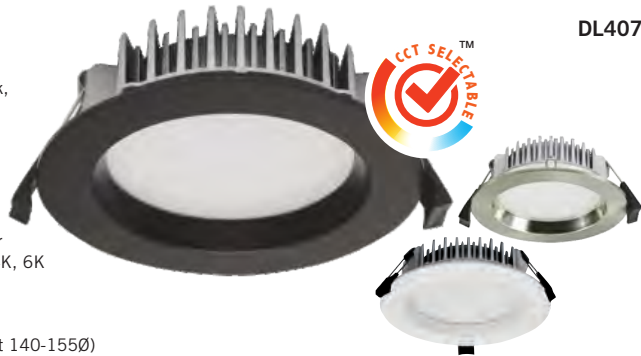

SMD DOWNLIGHTS

Ideal for lighting large areas due to their wide beam.

SMD Downlights provide diffused light which is effectively a full 180 degree beam and very suitable for general lighting situations.

CLUTHA

IP44 Aluminium
Colour: White

DL400

240V 10W 3K LED
triac dimmable
Output: 750 lumen
Size: 110Ø*45H
Beam Angle: 90 degree
Cut-out: 90Ø (will fit 90-98Ø)

CROMWELL

IP44 Aluminium
White, Black, Satin Chrome

DL401

240V 13W 3K LED
triac dimmable
Output: 950 lumen
Size: 110Ø*45H
Cut-out: 90Ø (will fit 90-98Ø)

DUNSTAN

IP44 Aluminium
Colour/s: White, Black

DL402

240V 13W 3K LED
triac dimmable
Output: 950 lumen
Size: 110W*110W*45D
Cut-out: 90Ø (will fit 85-100Ø)

WANAKA

IP44 Aluminium
Colour/s: White, Black,
Satin Chrome

DL407

240V 13W 3K LED or
CCT switchable 3K, 4K, 6K
triac dimmable
Output: 1000 lumen
Size: 170Ø*55H
Cut-out: 140Ø (will fit 140-155Ø)

TIMARU

IP44 Aluminium
Colour/s: White, Satin Chrome

DL403

240V 13W 3K LED
triac dimmable
Output: 1100 lumen
Size: 145Ø*55H
Cut-out: 120Ø (will fit 118-135Ø)

TE ANAU

IP44 Aluminium
Colour: White only

DL408

240V 18W 3K or 4K LED
non dimmable
Output: 1700 lumen
Size: 170Ø*55H
Cut-out: 140Ø
(will fit 140-155Ø)