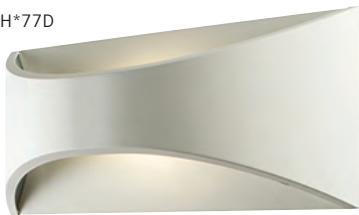

MURIWAI

HL531

IP65 Aluminium - up & down light
Colour: White

240V 6W 3K LED
non dimmable
Size: 220W*90H*77D