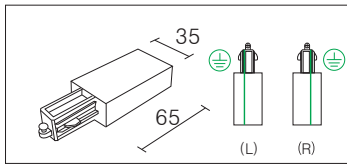

HT- L01
HTC-L01
Live feed