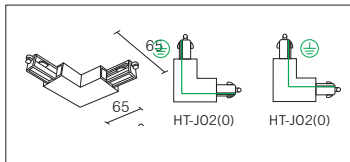

HT-J02
HTC-J02
L joiner