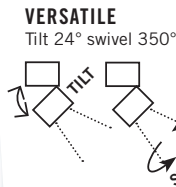

**CLASSIFICATION**

IC-F Abut & cover.  
 Distance to timber building  
 elements 25mm

**DL7002T**

**TRIMLESS  
 OPTION**

DOWNLIGHTS - COB & Fire Rated

**FIRE  
 RATED**

Fire rated for 90 minutes to BS476 standard.  
 Waterproof - suitable showers