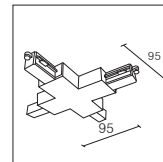

HT- J04
Cross joiner