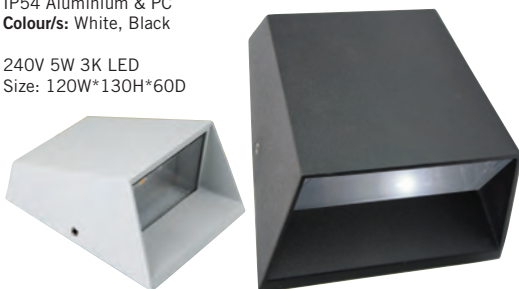

KINGSTON

IP54 Aluminium & PC
Colour/s: White, Black

240V 5W 3K LED
Size: 120W*130H*60D