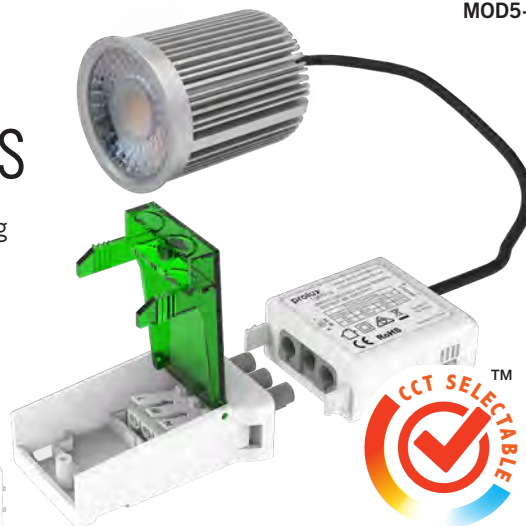

MODULE KIT *for* DOWNLIGHTS

Replaceable LED module to upgrade existing halogen lamps to LED.
Or purchase with any of our compatible downlights as a complete fitting.

MOD5-8WKIT