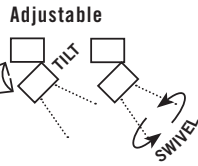

**DFR1011**

**PUHOI**

IP20 Cast aluminium  
Colour/s: White, Black

NS207-15W

Surface mount, swivel & tilt  
240V 15W 3K or 4K LED triac dimmable  
Output: 1550 lumen  
Beam angle: 36 degrees  
Head size: 85Ø\*186L