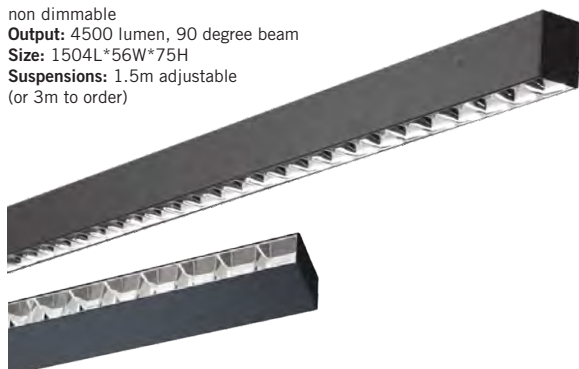

### TL67-1500

Suspended or surface mount with components included

Light shines down only  
 240V 42W 4K LED  
 non dimmable

**Output:** 4500 lumen, 90 degree beam

**Size:** 1504L\*56W\*75H

**Suspensions:** 1.5m adjustable  
 (or 3m to order)