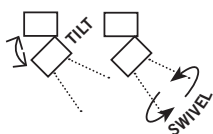

ADJUSTABLE

Tilt 20° swivel 355°