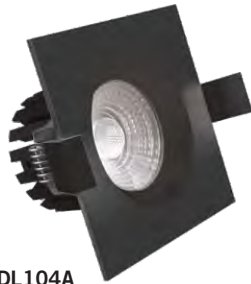

BENMORE

IP65 Waterproof on front face
Integrated LED lamp
Colours: White, Black