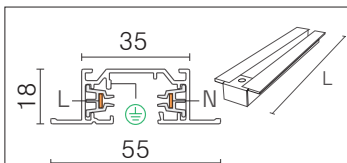

HTC-2.0
HTC-3.0