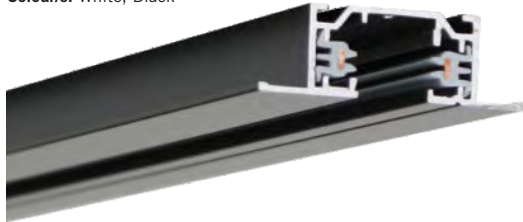

HTC TRACK

RECESSED TRACK FOR HT SPOT SYSTEM

240V 16 Amp 1 circuit (3 wire) phase, neutral & earth

Length options: 1m, 2m, 3m. Cut to any length

End feed & end cap priced separately

Size: Outer trim 55W*18H, Cutout 40W

Colour/s: White, Black