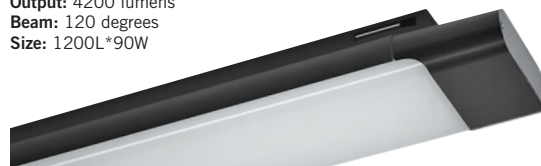

DB21

240V 40W 3K LED
non dimmable
Output: 4200 lumens
Beam: 120 degrees
Size: 1200L*90W