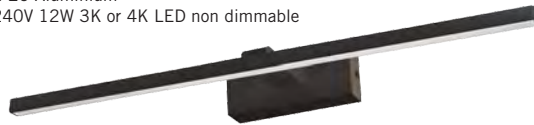

WAIMATE

W633

IP20 Aluminium
240V 12W 3K or 4K LED non dimmable