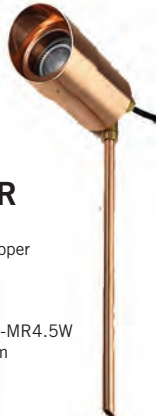

HAMNER

IP54
Colour: Raw copper
HL7056-SP
12V LED
Order lamp: GE-MR4.5W
Lead length: 2m