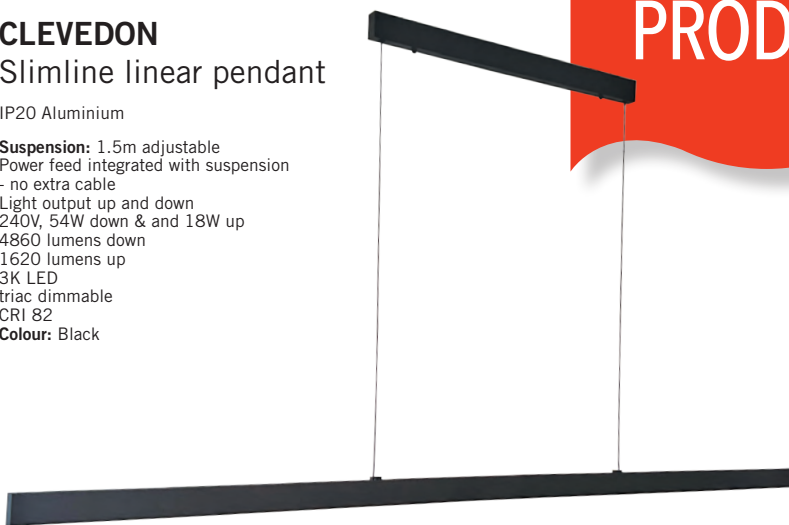

240V GU10  
 triac dimmable  
 High output  
 GE brand GU10 lamp  
 Quality German brand

**NEW  
PRODUCT**

**CLEVEDON**  
Slimline linear pendant

IP20 Aluminium

**Suspension:** 1,5m adjustable  
Power feed integrated with suspension  
- no extra cable  
Light output up and down  
240V, 54W down & and 18W up  
4860 lumens down  
1620 lumens up  
3K LED  
triac dimmable  
CRI 82  
**Colour:** Black