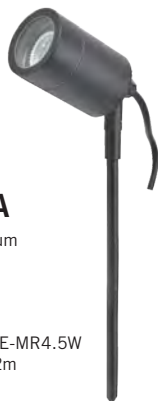

TAKAKA

IP54 Aluminium
Colour: Black
HL7354SP
12V LED
Order lamp: GE-MR4.5W
Lead length: 2m