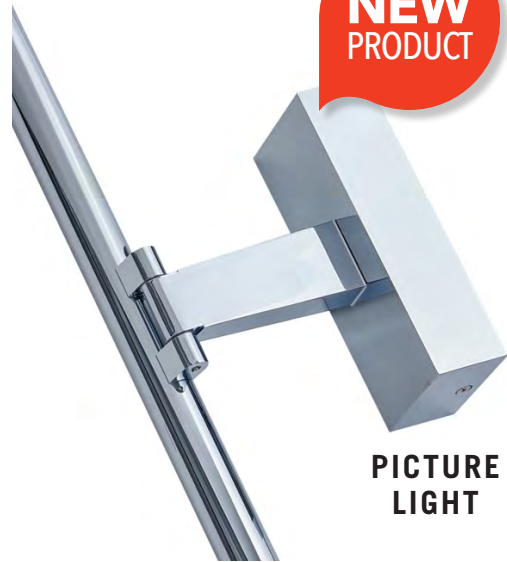

DANNEVIRKE

IP20, Polycarbonate
Double insulated
180 degree tilt head
Colour/s: White, Black, Chrome

240V 12W 3K or 4K or 6K
non dimmable
Output: 960 lumen CRI:80
Size: 634mm long, base 142*60*35mmD