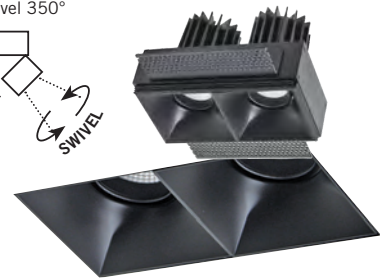

RAGLAN

IP40 Aluminium
Colour's: White, Black

240V 9W 3K LED
triac dimmable
Output: 1135 lumen,
45° beam angle
Size: 83*83*110H.
Cutout: 76*76

Interchangeable clip in system
- any trim & reflector
combination

DL7001

INSET
Trim options: White, Black

KAWHIA

IP40 Aluminium
Colour/s;: White, Black
Interchangeable clip in system
- any trim & reflector combination

DL7002

240V 18W (2 x 9W) 3K LED
triac dimmable
Output: 2270 lumen,
45° beam angle
Size: 153*83*110H.
Cutout: 145*76
Trim options: White, Black

CLASSIFICATION

IC-F Abut & cover.
Distance to timber building
elements 25mm

DL7002T

**TRIMLESS
OPTION**

DOWNLIGHTS - COB & Fire Rated

**FIRE
RATED**

Fire rated for 90 minutes to BS476 standard.
Waterproof - suitable showers

PAEROA

IP65 Aluminium
Colour's: White, Black, Chrome,
Gold

240V 10W COB 3K LED
triac dimmable
Output: 830 lumen,
60 degree beam
Size: 90Ø*71H.
Cutout: 70Ø
Classification: IC-F

DFR1011