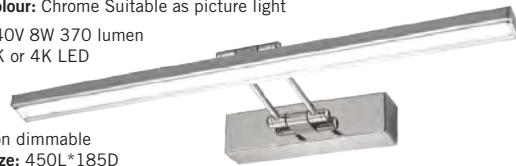

THORNDON

MB542/8W

IP20 Steel, swing arm adjustment & tilt head
Colour: Chrome Suitable as picture light

240V 8W 370 lumen
3K or 4K LED

non dimmable
Size: 450L*185D
Base: 125W*45H