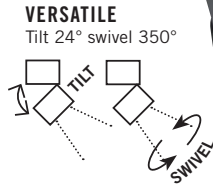

RAGLAN

IP40 Aluminium
Colour's: White, Black

240V 9W 3K LED
triac dimmable
Output: 1135 lumen,
45° beam angle
Size: 83*83*110H.
Cutout: 76*76

Interchangeable clip in system
- any trim & reflector
combination