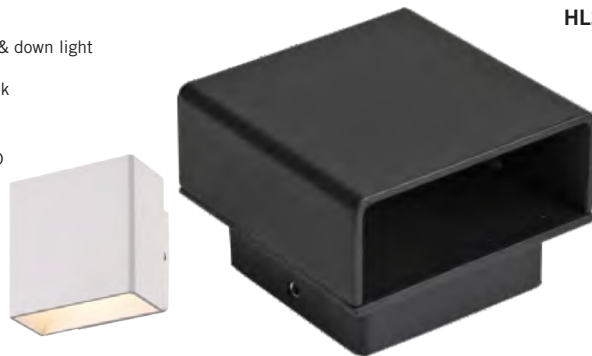

**Recommended lamp:**  
 GUG-6W

**HERIOT**

**HL2891**

IP54 Aluminium up & down light  
 - smallish size  
**Colour/s:** White, Black  
 240V 5W 3K LED.  
**Output:** 173 lumen  
**Size:** 82W\*82H\*56D

**CARDRONA**