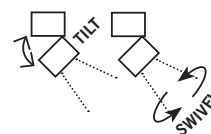

ADJUSTABLE

Tilt 20° swivel 355°