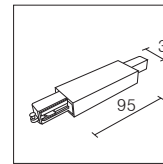

HTC TRACK

RECESSED TRACK FOR HT SPOT SYSTEM

240V 16 Amp 1 circuit (3 wire) phase, neutral & earth

Length options: 1m, 2m, 3m. Cut to any length

End feed & end cap priced separately

Size: Outer trim 55W*18H, Cutout 40W

Colour/s: White, Black

TRACK COVER STRIP

Colours: White, Black

Cut to length strips to conceal the gap between fitting.

HT TRACK

SURFACE TRACK FOR HT SPOT SYSTEM

240V 16 Amp 1 circuit (3 wire) phase, neutral & earth

Length options: 1m, 1.5m, 2m, 3m or cut to any length.

Includes end feed & end cap

Size: 35W*17H

Colour/s: White, Black, Silver

TRACK COVER STRIP

Colours: White, Black

Cut to length strips to conceal the gap between fitting.

19

TRACK COMPONENTS

HT- J02