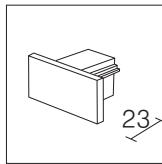

TRACK COMPONENTS

HT-ECAP
HTC-ECAP
End cap