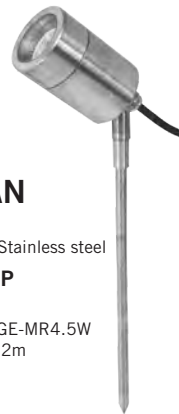

**HAMNER**

IP54  
**Colour:** Raw copper  
**HL7056-SP**  
 12V LED  
**Order lamp:** GE-MR4.5W  
**Lead length:** 2m

**TASMAN**

IP64  
**Colour:** 316 Stainless steel  
**HL1705-SP**  
 12V LED  
**Order lamp:** GE-MR4.5W  
**Lead length:** 2m