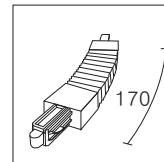

HT- J05
Flexible bend