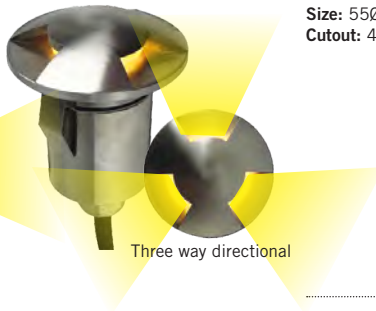

**GREERTON**

**IL1105H-BK**  
Colour: Black

**GLEN AFTON**

**IL1105C-ST**  
Colour: Stainless 316  
Two way directional

Two way directional

**SPOTSWOOD**

**IL1105D-ST**  
Colour: Stainless 316  
Three way directional