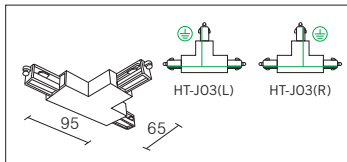

HT- J03
T-joiner