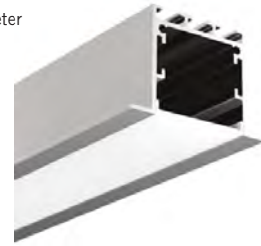

ALP018

Aluminium channel with opal matt diffuser

Profile size: 2000L*35W*35D.

Output: 25W 2100 lumen per meter with single strip

Recommended: FS-12V-25W or FS-24V-25W double array tape

Colour/s: White, Black, Anodized silver