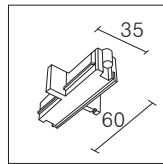

HT- J01
HTC-J01
Joiner