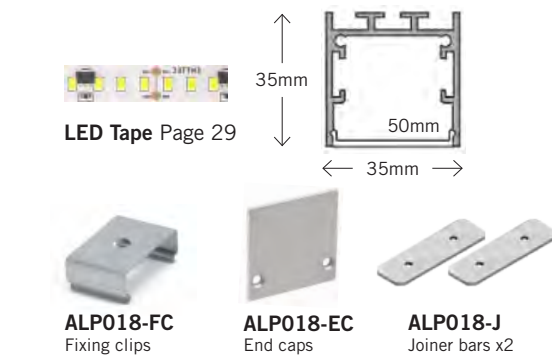

ALP018

Aluminium channel with opal matt diffuser

Profile size: 2000L*35W*35D.

Output: 25W 2100 lumen per meter with single strip

Recommended: FS-12V-25W or FS-24V-25W double array tape

Colour/s: White, Black, Anodized silver