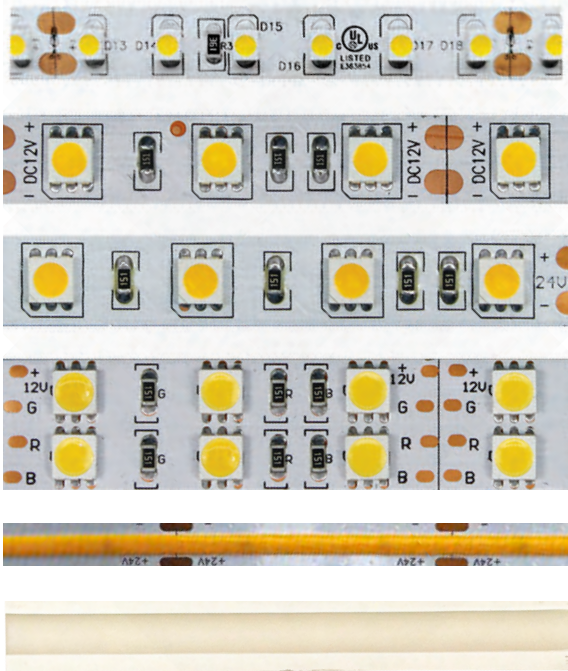

**Colour/s:** White, Black, Anodized silver

**COMPONENTS**

End caps, joiners, clips & tape priced separately

**FACTORY CUTS**

Straight or angle cuts on request

- ◀ **FS-12V-4.8W**  
Colour temp: 3K, 4K
- ◀ **FS-12V-9W**  
Colour temp: 3K, 4K
- ◀ **FS-12V-15W**  
Colour temp: 3K, 4K, **Blue**
- ◀ **FS-24V-15W**  
Colour temp: 3K, 4K
- ◀ **FS-12V-25W**  
Colour temp: 3K, 4K
- ◀ **FS-24V-25W**  
Colour temp: 3K, 4K
- ◀ **FS-COB-24V-10W**  
Colour temp: 3K, 4K
- ◀ **FS-COB-24V-15W**  
Colour temp: 3K, 4K  
IP65