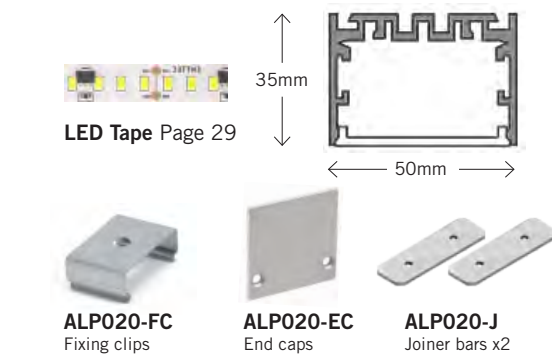

ALP020

Aluminium channel with opal matt diffuser

Profile size: 2500L*50W*35D

Cutout: 50W

Output: 25W 2100 lumen per meter with single strip

Recommended: FS-12V-25W or FS-24V-25W double array tape

Colour/s: White, Black, Anodized silver